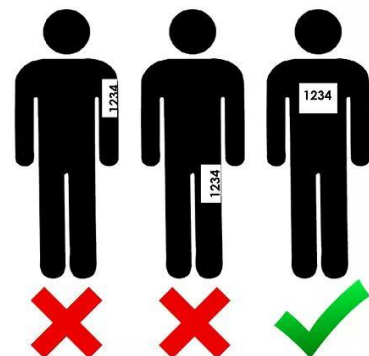

Individual LIVE RESULTS:

www.greaterclevelandxc.com/chronotrack-live-results

Team Results:

www.baumspage.com

WANT TO GET YOUR RESULTS?

WEAR YOUR BIB CORRECTLY!